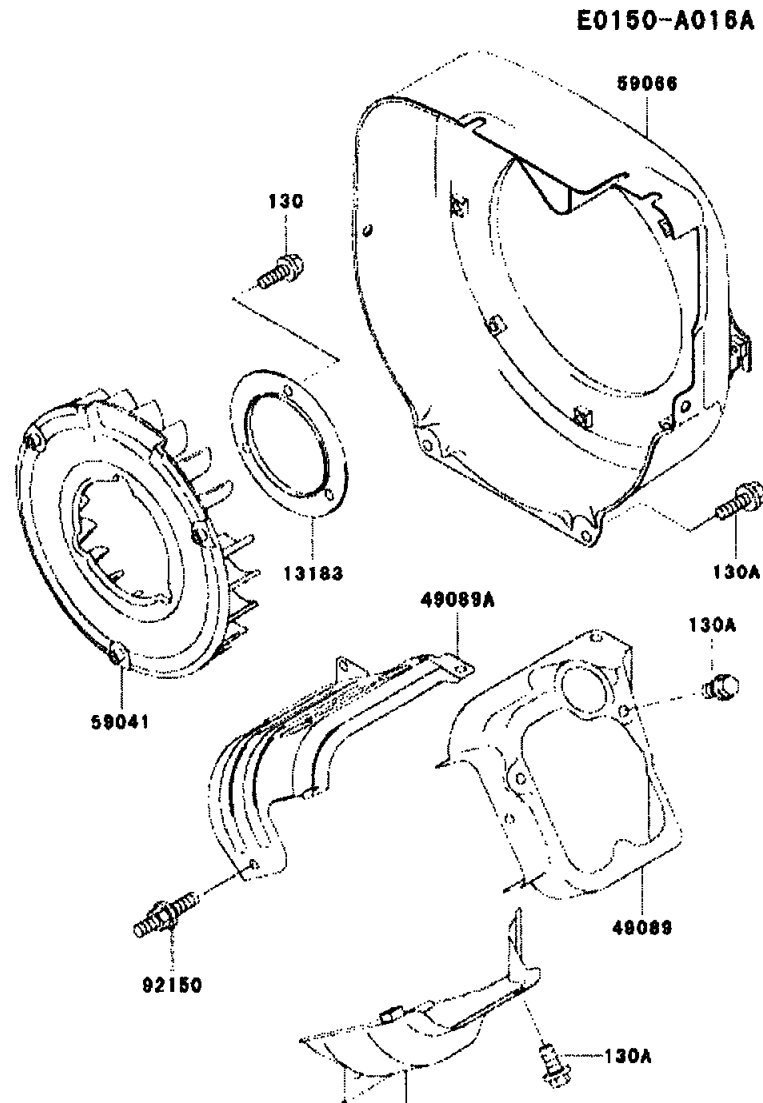

FE250D- S52

B-07

COOLING-EQUIPMENT

Ref No.	Part No.	Part Name	Qty	A
130	130G0610	BOLT-FLANGED	3	
130A	130G0612	BOLT-FLANGED	12	
13183	13183-2407	PLATE	1	
49089	49089-2327-9H	SHROUD-ENGINE	1	
49089A	49089-2328-9H	SHROUD-ENGINE	1	
49089B	49089-2344-9H	SHROUD-ENGINE	1	
59041	59041-2072	FAN	1	
59066	59066-2586-9H	HOUSING-FAN	1	
92150	92150-2197	BOLT	1