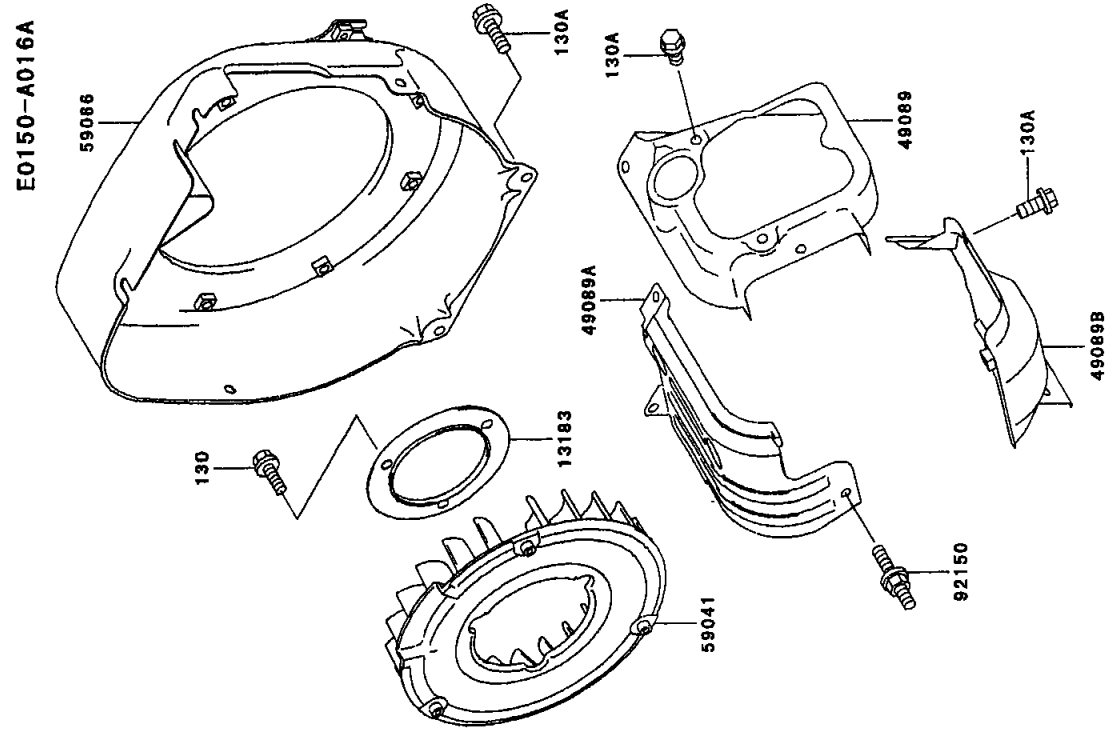

Ref No.	Part No.	Part Name	Qty	A
130	130G0610	BOLT-FLANGED	3	
130A	130G0612	BOLT-FLANGED	12	
13183	13183-2407	PLATE	1	
49089	49089-2327-9H	SHROUD-ENGINE	1	
49089A	49089-2328-9H	SHROUD-ENGINE	1	
49089B	49089-2344-9H	SHROUD-ENGINE	1	
59041	59041-2072	FAN	1	
59066	59066-2586-9H	HOUSING-FAN	1	
92150	92150-2197	BOLT	1